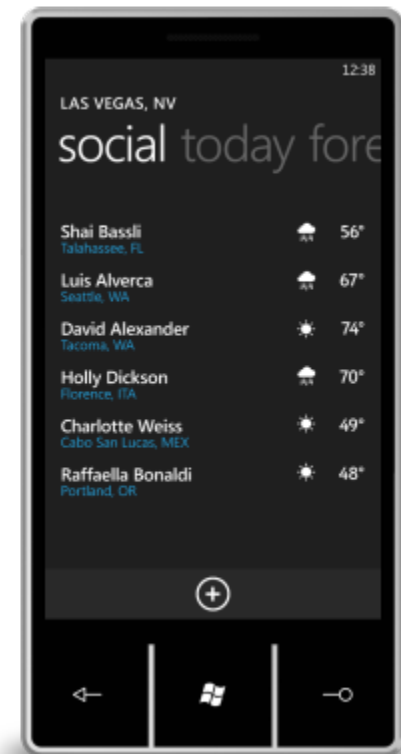

Пример: Weather

Connected