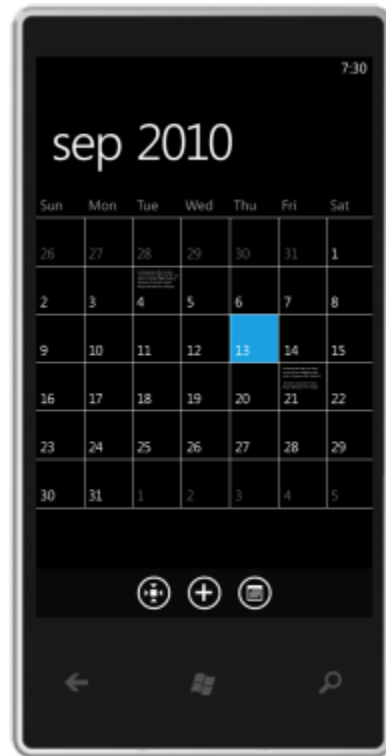

User eXperience ^{Ru} 2010