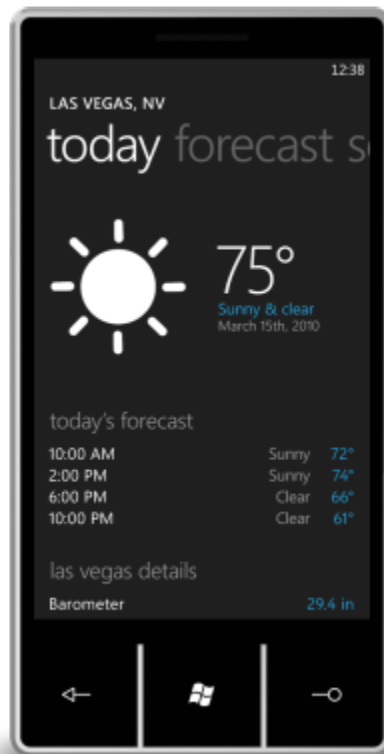

Пример: Weather

Relevant